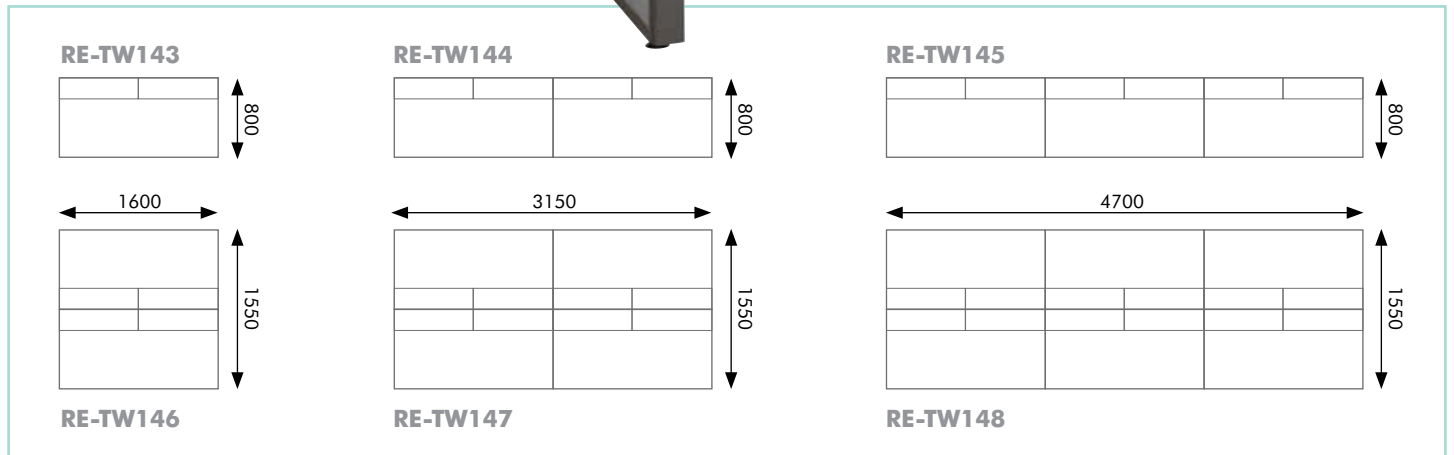

## RE-TW143 TEACHERS WORKSTATION

LENGTH 1600mm  
DEPTH 800mm  
HEIGHT 1350mm  
CODE RE-TW143

colours\*

pinboard  
colours

Available in all standard sizes