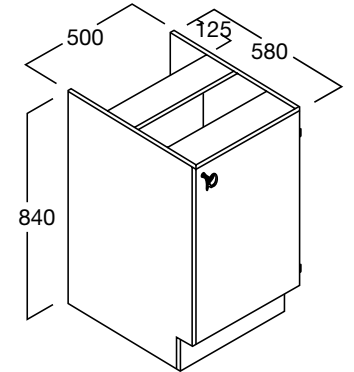

RE-B30L, RE-B30R BENCH CUPBOARD

Technology 400
 Shallow Depth

1 off adjustable shelf

LENGTH 400mm
 DEPTH 580mm o/a
 to front of door
 HEIGHT 840mm
 CODE RE-B30L
 RE-B30R

RE-B33 BENCH CUPBOARD

Technology 400

2 Drawers and Pot Drawer

LENGTH 400mm
 DEPTH 580mm o/a
 to front of door
 HEIGHT 840mm
 CODE RE-B33

RE-B34 BENCH CUPBOARD

Technology 600

2 Drawers and Pot Drawer

LENGTH 600mm
 DEPTH 580mm o/a
 to front of door
 HEIGHT 840mm
 CODE RE-B34

RE-B36L, RE-B36R BENCH CUPBOARD

Technology 600

1 off adjustable shelf

LENGTH 600mm
 DEPTH 580mm o/a
 to front of door
 HEIGHT 840mm
 CODE RE-B36L
 RE-B36R

RE-B43L, RE-B43R BENCH CUPBOARD

Technology 500
 Shallow Depth

LENGTH 600mm
 DEPTH 580mm o/a
 to front of door
 HEIGHT 840mm
 CODE RE-B43L
 RE-B43R

RE-B44L, RE-B44R BENCH CUPBOARD

Technology 1000

Left/Right Corner Unit
 (Left/Right fixed panel)
 Shallow Depth

1 off adjustable shelf