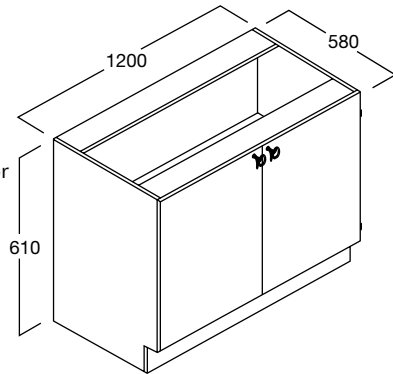

LENGTH 1095mm
 DEPTH 645mm
 HEIGHT 855mm
 CODE RE-B84

BENCHES

WORKSHOP DEMONSTRATION

LENGTH 1770mm
DEPTH 645mm
HEIGHT 890mm
CODE RE-B86

WOODWORK BENCH - 4 STATIONS

LENGTH 1200mm
DEPTH 1200mm
HEIGHT 860mm
CODE RE-B82B

4 Stations

POTTERY BENCH

LENGTH 1770mm
DEPTH 885mm
HEIGHT 800mm
CODE RE-B81

TECHNICAL DRAWING/ MULTI PURPOSE BENCH

LENGTH 1710mm
DEPTH 585mm
HEIGHT 890mm
CODE RE-B85

RE-B121 BENCH CUPBOARD

Technology 1200

1 off adjustable shelf

LENGTH 1200mm
 DEPTH 580mm o/a
 to front of door
 HEIGHT 840mm
 CODE RE-B121

RE-B122 BENCH CUPBOARD

Technology 900

1 off adjustable shelf

LENGTH 900mm
 DEPTH 580mm o/a
 to front of door
 HEIGHT 840mm
 CODE RE-B122

RE-B123L, RE-B123R BENCH CUPBOARD

Technology 600

Shallow Depth

1 off adjustable shelf

LENGTH 600mm
 DEPTH 580mm o/a
 to front of door
 HEIGHT 840mm
 CODE RE-B123L
 RE-B123R

RE-B124L, RE-B124R BENCH CUPBOARD