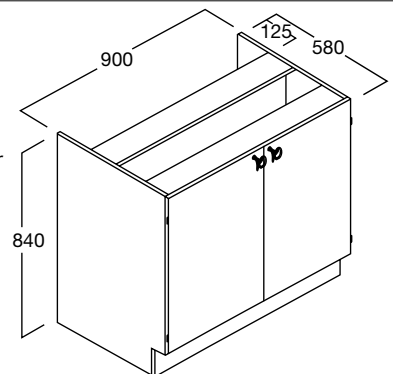

LENGTH 450mm
 DEPTH 580mm o/a
 to front of door
 HEIGHT 840mm
 CODE RE-B125L
 RE-B125R

RE-B126 BENCH CUPBOARD

Technology 450

2 Drawers and Pot Drawer

LENGTH 450mm
 DEPTH 580mm o/a
 to front of door
 HEIGHT 840mm
 CODE RE-B126

RE-B127 BENCH CUPBOARD

Technology 450

2 Shelves, Open

2 off adjustable shelves

LENGTH 450mm
 DEPTH 580mm o/a
 to front of door
 HEIGHT 840mm
 CODE RE-B127

RE-B128 BENCH CUPBOARD

Technology 900

Shallow Depth

LENGTH 900mm
 DEPTH 580mm o/a
 to front of door
 HEIGHT 840mm
 CODE RE-B128

BENCHES

RE-B129 BENCH CUPBOARD

Technology 400
2 Shelves, Open

LENGTH 400mm
DEPTH 580mm o/a
HEIGHT 840mm
CODE RE-B129

RE-B280 BENCH CUPBOARD

Utility G.L.S.

LENGTH 1500mm
DEPTH 600mm
o/a top
HEIGHT 720mm o/a
CODE RE-B280

RE-B23L, B23R BENCH CUPBOARD

Technology 1000
Left/Right Fixed Panel

1 off adjustable shelf

LENGTH 450mm
DEPTH 580mm o/a
to front of door
HEIGHT 840mm
CODE RE-B23L
RE-B23R