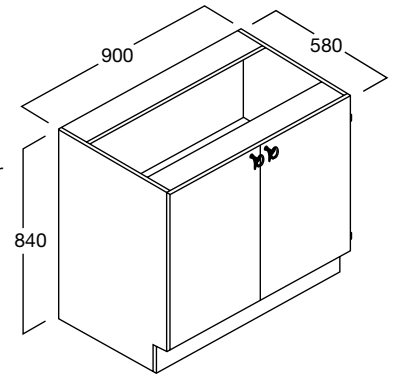

LENGTH 1095mm
 DEPTH 645mm
 HEIGHT 855mm
 CODE RE-B84

BENCHES

WORKSHOP DEMONSTRATION

LENGTH 1770mm
DEPTH 645mm
HEIGHT 890mm
CODE RE-B86

WOODWORK BENCH - 4 STATIONS

LENGTH 1200mm
DEPTH 1200mm
HEIGHT 860mm
CODE RE-B82B

4 Stations

POTTERY BENCH

LENGTH 1770mm
DEPTH 885mm
HEIGHT 800mm
CODE RE-B81

TECHNICAL DRAWING/ MULTI PURPOSE BENCH

LENGTH 1710mm
DEPTH 585mm
HEIGHT 890mm
CODE RE-B85

RE-B121 BENCH CUPBOARD

Technology 1200

1 off adjustable shelf

LENGTH 1200mm
 DEPTH 580mm o/a
 to front of door
 HEIGHT 840mm
 CODE RE-B121

RE-B122 BENCH CUPBOARD

Technology 900

1 off adjustable shelf

LENGTH 900mm
 DEPTH 580mm o/a
 to front of door
 HEIGHT 840mm
 CODE RE-B122

RE-B123L, RE-B123R BENCH CUPBOARD

Technology 600

Shallow Depth

1 off adjustable shelf

LENGTH 600mm
 DEPTH 580mm o/a
 to front of door
 HEIGHT 840mm
 CODE RE-B123L
 RE-B123R

RE-B124L, RE-B124R BENCH CUPBOARD