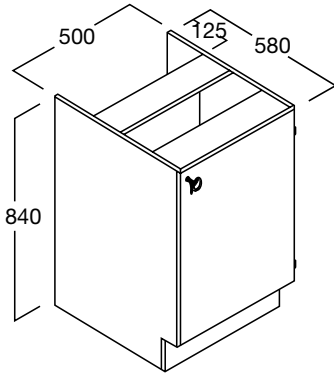

4 Stations

POTTERY BENCH

LENGTH 1770mm
DEPTH 885mm
HEIGHT 800mm
CODE RE-B81

TECHNICAL DRAWING/ MULTI PURPOSE BENCH

LENGTH 1710mm
DEPTH 585mm
HEIGHT 890mm
CODE RE-B85

RE-B121 BENCH CUPBOARD

Technology 1200

1 off adjustable shelf

LENGTH 1200mm
 DEPTH 580mm o/a
 to front of door
 HEIGHT 840mm
 CODE RE-B121

RE-B122 BENCH CUPBOARD

Technology 900

1 off adjustable shelf

LENGTH 900mm
 DEPTH 580mm o/a
 to front of door
 HEIGHT 840mm
 CODE RE-B122

RE-B123L, RE-B123R BENCH CUPBOARD

Technology 600

Shallow Depth

1 off adjustable shelf

LENGTH 600mm
 DEPTH 580mm o/a
 to front of door
 HEIGHT 840mm
 CODE RE-B123L
 RE-B123R

RE-B124L, RE-B124R BENCH CUPBOARD

Technology 450

1 off adjustable shelf

LENGTH 450mm
 DEPTH 580mm o/a
 to front of door
 HEIGHT 840mm
 CODE RE-B124L
 RE-B124R

RE-B125L, RE-B125R BENCH CUPBOARD

Technology 450

Shallow Depth

1 off adjustable shelf