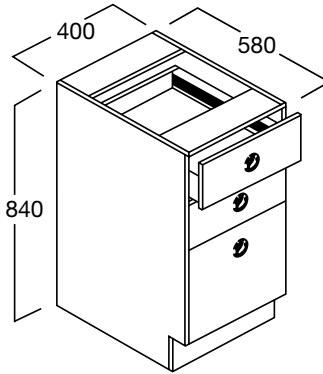

1 off adjustable shelf

LENGTH 300mm
DEPTH 580mm o/a
to front of door
HEIGHT 840mm
CODE RE-B27L
RE-B27R

RE-B28L, RE-B28R BENCH CUPBOARD

Technology 300
Shallow Depth
Left and Right Hand Units

LENGTH 300mm
DEPTH 580mm o/a
to front of door
HEIGHT 840mm
CODE RE-B28L
RE-B28R

For construction details refer to: General Specification, Bench Cupboard Technology — NSW DET Facility Standard

RE-B29L, RE-B29R BENCH CUPBOARD

Technology 400

1 off adjustable shelf

LENGTH 400mm
 DEPTH 580mm o/a
 to front of door
 HEIGHT 840mm
 CODE RE-B29L
 RE-B29R

RE-B30L, RE-B30R BENCH CUPBOARD

Technology 400
 Shallow Depth

1 off adjustable shelf

LENGTH 400mm
 DEPTH 580mm o/a
 to front of door
 HEIGHT 840mm
 CODE RE-B30L
 RE-B30R

RE-B33 BENCH CUPBOARD

Technology 400

2 Drawers and Pot Drawer

LENGTH 400mm
 DEPTH 580mm o/a
 to front of door
 HEIGHT 840mm
 CODE RE-B33

RE-B34 BENCH CUPBOARD

Technology 600

2 Drawers and Pot Drawer

LENGTH 600mm
 DEPTH 580mm o/a
 to front of door
 HEIGHT 840mm
 CODE RE-B34