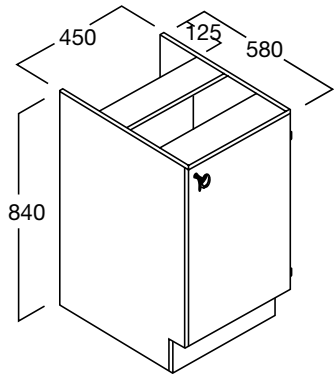

RE-B123L, RE-B123R BENCH CUPBOARD

Technology 600

Shallow Depth

1 off adjustable shelf

LENGTH 600mm
 DEPTH 580mm o/a
 to front of door
 HEIGHT 840mm
 CODE RE-B123L
 RE-B123R

RE-B124L, RE-B124R BENCH CUPBOARD

Technology 450

1 off adjustable shelf

LENGTH 450mm
 DEPTH 580mm o/a
 to front of door
 HEIGHT 840mm
 CODE RE-B124L
 RE-B124R

RE-B125L, RE-B125R BENCH CUPBOARD

Technology 450

Shallow Depth

1 off adjustable shelf

LENGTH 450mm
 DEPTH 580mm o/a
 to front of door
 HEIGHT 840mm
 CODE RE-B125L
 RE-B125R

RE-B126 BENCH CUPBOARD

Technology 450

2 Drawers and Pot Drawer

LENGTH 450mm
 DEPTH 580mm o/a
 to front of door
 HEIGHT 840mm
 CODE RE-B126

RE-B127 BENCH CUPBOARD

Technology 450

2 Shelves, Open

2 off adjustable shelves

LENGTH 450mm
 DEPTH 580mm o/a
 to front of door
 HEIGHT 840mm
 CODE RE-B127

RE-B128 BENCH CUPBOARD

Technology 900

Shallow Depth