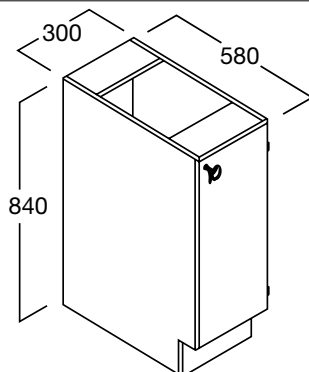

Utility G.L.S.

LENGTH 1500mm
DEPTH 600mm
o/a top
HEIGHT 720mm o/a
CODE RE-B280

RE-B23L, B23R BENCH CUPBOARD

Technology 1000
Left/Right Fixed Panel

1 off adjustable shelf

LENGTH 450mm
DEPTH 580mm o/a
to front of door
HEIGHT 840mm
CODE RE-B23L
RE-B23R

RE-B24 BENCH CUPBOARD

Technology 500
4 Drawers

LENGTH 500mm
DEPTH 580mm o/a
to drawer front
HEIGHT 840mm
CODE RE-B24

RE-B25 BENCH CUPBOARD

Technology 500
2 Shelves, Open

2 off adjustable shelves

LENGTH 500mm
DEPTH 580mm o/a
HEIGHT 840mm
CODE RE-B25

RE-B26 BENCH CUPBOARD

Technology 500
2 Drawers and Pot Drawer

LENGTH 500mm
DEPTH 580mm o/a
to drawer front
HEIGHT 840mm
CODE RE-B26

RE-B27L, RE-B27R BENCH CUPBOARD

Technology 300
Left and Right Hand Units

1 off adjustable shelf

LENGTH 300mm
DEPTH 580mm o/a
to front of door
HEIGHT 840mm
CODE RE-B27L
RE-B27R

RE-B28L, RE-B28R BENCH CUPBOARD

Technology 300
Shallow Depth
Left and Right Hand Units

LENGTH 300mm
DEPTH 580mm o/a
to front of door
HEIGHT 840mm
CODE RE-B28L
RE-B28R