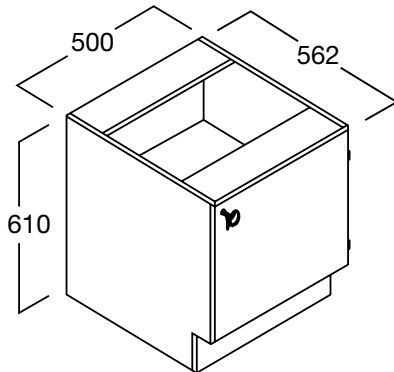

LENGTH 900mm
DEPTH 580mm o/a
to front of door
HEIGHT 840mm
CODE RE-B47L
RE-B47R

RE-B49 BENCH CUPBOARD

Technology 600
2 Shelves, Open

2 off adjustable shelves

LENGTH 600mm
DEPTH 580mm o/a
HEIGHT 840mm
CODE RE-B49

*For construction details refer to:
General Specification, Bench Cupboard Technology*

WET AREA

RE-B112L, RE-B112R BENCH CUPBOARD

Technology 500
(Practical Activities)

1 off adjustable shelf

LENGTH 500mm
DEPTH 580mm o/a
to front of door
HEIGHT 610mm
CODE RE-B112L
RE-B112R

RE-B113 BENCH CUPBOARD

Technology 500
Open Shelf (Practical Activities)

LENGTH 500mm
DEPTH 562mm o/a
HEIGHT 610mm
CODE RE-B113

RE-B114L, RE-B114R BENCH CUPBOARD

Technology 1000
Left/Right Corner Units
(Practical Activities)