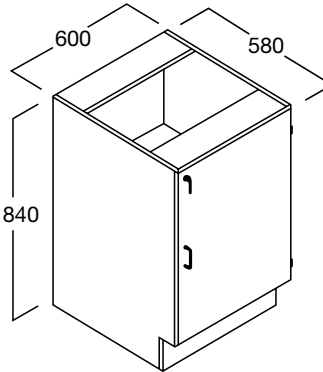

1 off adjustable shelf

LENGTH 300mm
DEPTH 580mm o/a
to front of door
HEIGHT 840mm
CODE RE-B27L
RE-B27R

RE-B28L, RE-B28R BENCH CUPBOARD

Technology 300
Shallow Depth
Left and Right Hand Units

LENGTH 300mm
DEPTH 580mm o/a
to front of door
HEIGHT 840mm
CODE RE-B28L
RE-B28R

RE-B30L, RE-B30R BENCH CUPBOARD

Technology 400
 Shallow Depth

1 off adjustable shelf

LENGTH 400mm
 DEPTH 580mm o/a
 to front of door
 HEIGHT 840mm
 CODE RE-B30L
 RE-B30R

RE-B33 BENCH CUPBOARD

Technology 400

2 Drawers and Pot Drawer

LENGTH 400mm
 DEPTH 580mm o/a
 to front of door
 HEIGHT 840mm
 CODE RE-B33

RE-B34 BENCH CUPBOARD

Technology 600

2 Drawers and Pot Drawer

LENGTH 600mm
 DEPTH 580mm o/a
 to front of door
 HEIGHT 840mm
 CODE RE-B34

RE-B36L, RE-B36R BENCH CUPBOARD

Technology 600

1 off adjustable shelf

LENGTH 600mm
 DEPTH 580mm o/a
 to front of door
 HEIGHT 840mm
 CODE RE-B36L
 RE-B36R

RE-B43L, RE-B43R BENCH CUPBOARD

Technology 500
 Shallow Depth