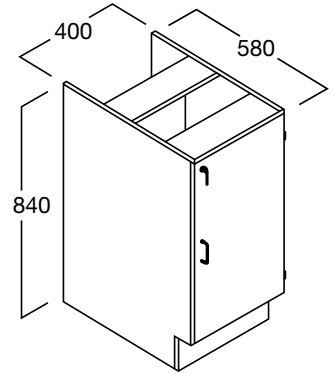

RE-B26 BENCH CUPBOARD

Technology 500
2 Drawers and Pot Drawer

LENGTH 500mm
DEPTH 580mm o/a
to drawer front
HEIGHT 840mm
CODE RE-B26

RE-B27L, RE-B27R BENCH CUPBOARD

Technology 300
Left and Right Hand Units

1 off adjustable shelf

LENGTH 300mm
DEPTH 580mm o/a
to front of door
HEIGHT 840mm
CODE RE-B27L
RE-B27R

RE-B28L, RE-B28R BENCH CUPBOARD

Technology 300
Shallow Depth
Left and Right Hand Units

LENGTH 300mm
DEPTH 580mm o/a
to front of door
HEIGHT 840mm
CODE RE-B28L
RE-B28R

For construction details refer to: General Specification, Bench Cupboard Technology — NSW DET Facility Standard

RE-B29L, RE-B29R BENCH CUPBOARD

Technology 400

1 off adjustable shelf

LENGTH 400mm
 DEPTH 580mm o/a
 to front of door
 HEIGHT 840mm
 CODE RE-B29L
 RE-B29R

RE-B30L, RE-B30R BENCH CUPBOARD

Technology 400
 Shallow Depth

1 off adjustable shelf

LENGTH 400mm
 DEPTH 580mm o/a
 to front of door
 HEIGHT 840mm
 CODE RE-B30L
 RE-B30R

RE-B33 BENCH CUPBOARD

Technology 400