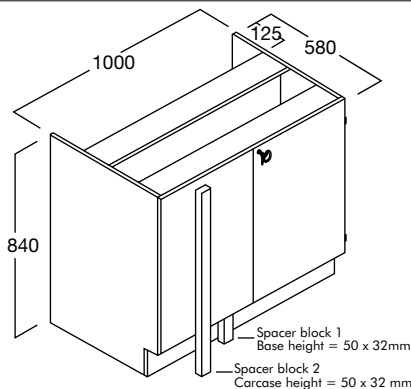

RE-B36L, RE-B36R BENCH CUPBOARD

Technology 600

1 off adjustable shelf

LENGTH 600mm
 DEPTH 580mm o/a
 to front of door
 HEIGHT 840mm
 CODE RE-B36L
 RE-B36R

RE-B43L, RE-B43R BENCH CUPBOARD

Technology 500
 Shallow Depth

LENGTH 600mm
 DEPTH 580mm o/a
 to front of door
 HEIGHT 840mm
 CODE RE-B43L
 RE-B43R

RE-B44L, RE-B44R BENCH CUPBOARD

Technology 1000

Left/Right Corner Unit
 (Left/Right fixed panel)
 Shallow Depth

1 off adjustable shelf

LENGTH 1000mm
 DEPTH 580mm o/a
 to front of door
 HEIGHT 840mm
 CODE RE-B44L
 RE-B44R

RE-B46L, RE-B46R BENCH CUPBOARD

Technology 850

Left/Right Corner Unit
 (Left/Right fixed panel)
 Shallow Depth

LENGTH 850mm
 DEPTH 580mm o/a
 to front of door
 HEIGHT 840mm
 CODE RE-B46L
 RE-B46R