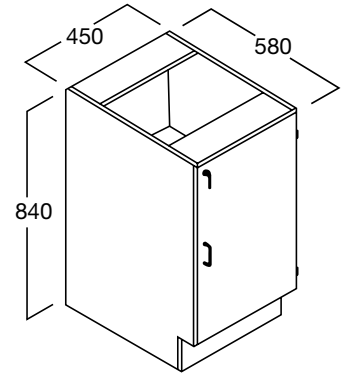

4 Stations

POTTERY BENCH

LENGTH 1770mm
DEPTH 885mm
HEIGHT 800mm
CODE RE-B81

TECHNICAL DRAWING/ MULTI PURPOSE BENCH

LENGTH 1710mm
DEPTH 585mm
HEIGHT 890mm
CODE RE-B85

RE-B121 BENCH CUPBOARD

Technology 1200

1 off adjustable shelf

LENGTH 1200mm
 DEPTH 580mm o/a
 to front of door
 HEIGHT 840mm
 CODE RE-B121

RE-B122 BENCH CUPBOARD

Technology 900

1 off adjustable shelf

LENGTH 900mm
 DEPTH 580mm o/a
 to front of door
 HEIGHT 840mm
 CODE RE-B122

RE-B123L, RE-B123R BENCH CUPBOARD

Technology 600

Shallow Depth

1 off adjustable shelf

LENGTH 600mm
 DEPTH 580mm o/a
 to front of door
 HEIGHT 840mm
 CODE RE-B123L
 RE-B123R

RE-B124L, RE-B124R BENCH CUPBOARD

Technology 450

1 off adjustable shelf

LENGTH 450mm
 DEPTH 580mm o/a
 to front of door
 HEIGHT 840mm
 CODE RE-B124L
 RE-B124R

RE-B125L, RE-B125R BENCH CUPBOARD

Technology 450

Shallow Depth

1 off adjustable shelf