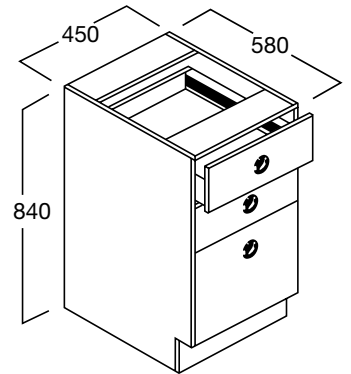

LENGTH 1200mm
 DEPTH 580mm o/a
 to front of door
 HEIGHT 840mm
 CODE RE-B121

RE-B122 BENCH CUPBOARD

Technology 900

1 off adjustable shelf

LENGTH 900mm
 DEPTH 580mm o/a
 to front of door
 HEIGHT 840mm
 CODE RE-B122

RE-B123L, RE-B123R BENCH CUPBOARD

Technology 600

Shallow Depth

1 off adjustable shelf

LENGTH 600mm
 DEPTH 580mm o/a
 to front of door
 HEIGHT 840mm
 CODE RE-B123L
 RE-B123R

RE-B124L, RE-B124R BENCH CUPBOARD

Technology 450

1 off adjustable shelf

LENGTH 450mm
 DEPTH 580mm o/a
 to front of door
 HEIGHT 840mm
 CODE RE-B124L
 RE-B124R

RE-B125L, RE-B125R BENCH CUPBOARD

Technology 450

Shallow Depth

1 off adjustable shelf

LENGTH 450mm
 DEPTH 580mm o/a
 to front of door
 HEIGHT 840mm
 CODE RE-B125L
 RE-B125R

RE-B126 BENCH CUPBOARD

Technology 450

2 Drawers and Pot Drawer

LENGTH 450mm
 DEPTH 580mm o/a
 to front of door
 HEIGHT 840mm
 CODE RE-B126