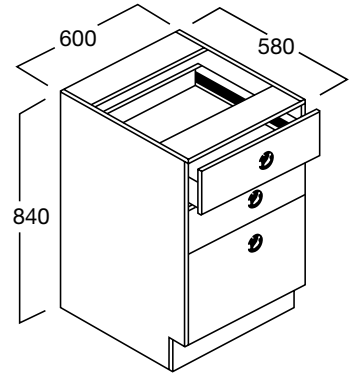

RE-B30L, RE-B30R BENCH CUPBOARD

Technology 400
 Shallow Depth

1 off adjustable shelf

LENGTH 400mm
 DEPTH 580mm o/a
 to front of door
 HEIGHT 840mm
 CODE RE-B30L
 RE-B30R

RE-B33 BENCH CUPBOARD

Technology 400

2 Drawers and Pot Drawer

LENGTH 400mm
 DEPTH 580mm o/a
 to front of door
 HEIGHT 840mm
 CODE RE-B33

RE-B34 BENCH CUPBOARD

Technology 600

2 Drawers and Pot Drawer

LENGTH 600mm
 DEPTH 580mm o/a
 to front of door
 HEIGHT 840mm
 CODE RE-B34

RE-B36L, RE-B36R BENCH CUPBOARD

Technology 600

1 off adjustable shelf

LENGTH 600mm
 DEPTH 580mm o/a
 to front of door
 HEIGHT 840mm
 CODE RE-B36L
 RE-B36R

RE-B43L, RE-B43R BENCH CUPBOARD

Technology 500
 Shallow Depth