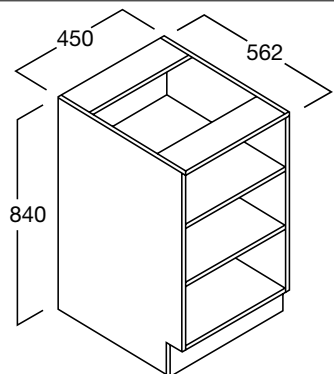

Technology 450

1 off adjustable shelf

LENGTH 450mm
 DEPTH 580mm o/a
 to front of door
 HEIGHT 840mm
 CODE RE-B124L
 RE-B124R

RE-B125L, RE-B125R BENCH CUPBOARD

Technology 450

Shallow Depth

1 off adjustable shelf

LENGTH 450mm
 DEPTH 580mm o/a
 to front of door
 HEIGHT 840mm
 CODE RE-B125L
 RE-B125R

RE-B126 BENCH CUPBOARD

Technology 450

2 Drawers and Pot Drawer

LENGTH 450mm
 DEPTH 580mm o/a
 to front of door
 HEIGHT 840mm
 CODE RE-B126

RE-B127 BENCH CUPBOARD

Technology 450

2 Shelves, Open

2 off adjustable shelves

LENGTH 450mm
 DEPTH 580mm o/a
 to front of door
 HEIGHT 840mm
 CODE RE-B127

RE-B128 BENCH CUPBOARD

Technology 900

Shallow Depth

LENGTH 900mm
 DEPTH 580mm o/a
 to front of door
 HEIGHT 840mm
 CODE RE-B128

BENCHES

RE-B129 BENCH CUPBOARD

Technology 400
2 Shelves, Open

LENGTH 400mm
DEPTH 580mm o/a
HEIGHT 840mm
CODE RE-B129

RE-B280 BENCH CUPBOARD