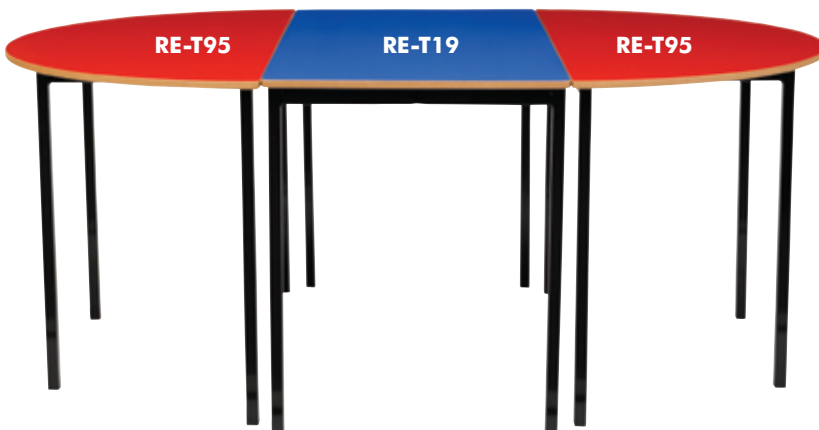

[NEW]

colours*

LENGTH 1600mm
 DEPTH 1600mm
 HEIGHT Adjustable & standard
 fixed heights
 CODE RE-T91

Available in adjustable or fixed height,
 also available with casters

FLOWER TABLE

colours*

LENGTH 1700mm
 DEPTH 600/800mm
 HEIGHT Adjustable &
 standard fixed heights
 CODE RE-T92

Available in adjustable or fixed height,
 also available with casters

CRESCCENT TABLE

colours*

LENGTH 1700mm
 DEPTH 600/800mm
 HEIGHT Adjustable &
 standard fixed heights
 CODE RE-T93

Available in adjustable or fixed height,
 also available with casters

RIPPLE TABLE

colours*

LENGTH 1200mm
 DEPTH 600mm
 HEIGHT Adjustable &
 standard fixed heights
 CODE RE-T94

Available in adjustable or fixed height,
also available with casters

combine + create

RECTANGLE TASK TABLE

colours*

LENGTH 1200mm
 DEPTH 600mm
 HEIGHT Adjustable &
 standard fixed heights
 CODE RE-T19

Available in adjustable or fixed height,
also available with casters

SEMICIRCLE TASK TABLE

colours*

LENGTH 1200mm
 DEPTH 600mm
 HEIGHT Adjustable &
 standard fixed heights
 CODE RE-T95