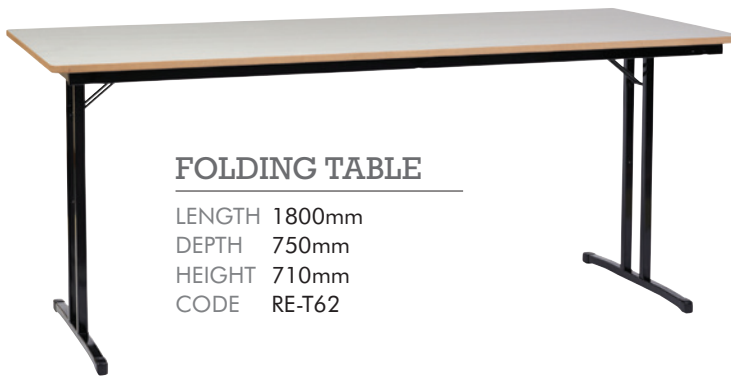

FOLDING TABLE

LENGTH 1800mm
DEPTH 750mm
HEIGHT 710mm
CODE RE-T62