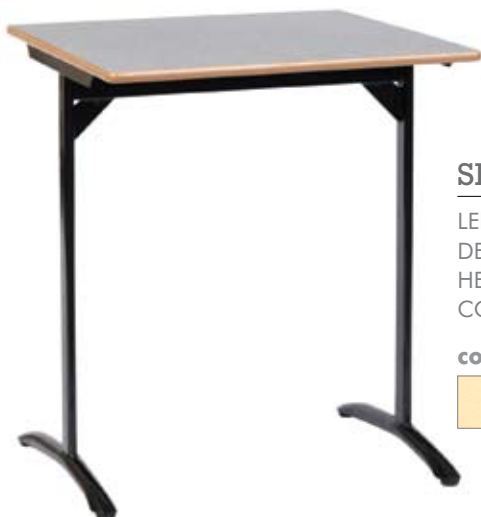

PRIMARY DUAL DESK

LENGTH 1040mm
DEPTH 520mm

colours*

available heights

- HEIGHT 485mm (RE-T00)
- HEIGHT 500mm (RE-T01)
- HEIGHT 545mm (RE-T02)
- HEIGHT 605mm (RE-T03)
- HEIGHT 650mm (RE-T04)
- HEIGHT 720mm (RE-T05)

TRAP TABLE

LENGTH 1200mm
DEPTH 600mm
HEIGHT 710mm
CODE RE-T10

colours*

T-LEGGED ADJUSTABLE SINGLE

LENGTH 600mm
DEPTH 600mm
HEIGHT 710mm
CODE RE-T36

colours*

SECONDARY TABLE

LENGTH 600mm
DEPTH 600mm
HEIGHT 710mm
CODE RE-T08