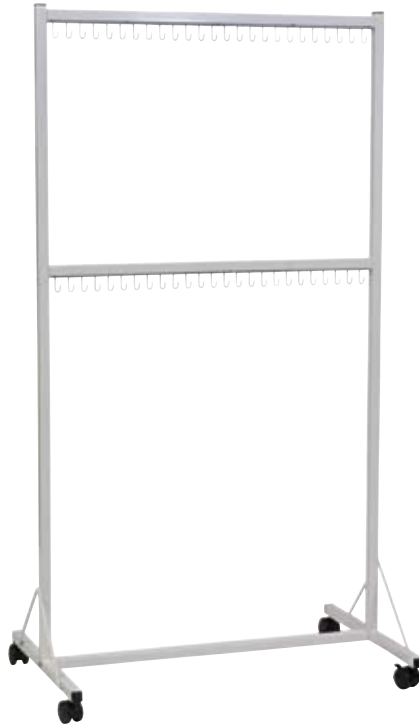

Also available with casters

SHELVING UNITS

Modular library steel shelving units.

HEIGHT 900–2300mm
 CODE RE-LS

[NEW]

RE-B200

**MOBILE BENCH CUPBOARD
SEAT WITH 16 TRAYS**

LENGTH 1450mm
DEPTH 900mm
HEIGHT 540mm
CODE RE-B200

LENGTH 1175mm DEPTH 435mm
HEIGHT 865mm CODE RE-B53

MOBILE BENCH CUPBOARD

colours*

LENGTH 1175mm
 DEPTH 435mm
 HEIGHT 865mm
 CODE RE-B51

MOBILE BENCH CUPBOARD WITH 6 TRAYS

colours*

LENGTH 1175mm
 DEPTH 435mm
 HEIGHT 865mm
 CODE RE-B52

LEARNING POD

DIAMETER 1500mm
 HEIGHT 445mm
 CODE RE-S73

For more seating options,
 see our chairs catalogue

Available in lots of colours

SQUARE STOOL

LENGTH 450mm HEIGHT 445mm
 CODE RE-S70

DRUM STOOL

DIAMETER 450mm HEIGHT 445mm
 CODE RE-S71

RESOURCE BAG RACK - 3 TIER

HEIGHT 700mm
CODE RE-M31

RESOURCE BAG RACK - 2 TIER

HEIGHT 580mm
CODE RE-M32

PICTURE FILING TROLLEY

LENGTH 810mm DEPTH 610mm
HEIGHT 1420mm CODE RE-TR05

DRYING RACK

CODE RE-M41