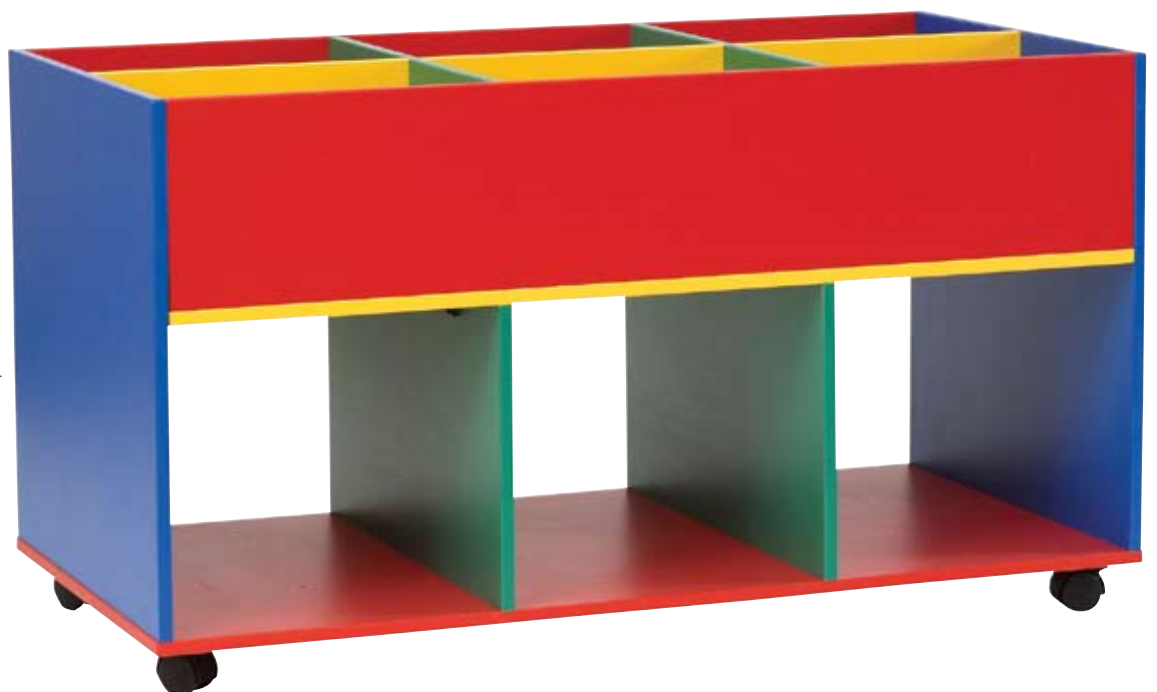

LIBRARY

Book Bins | Break Out Spaces

MAGAZINE RACK

LENGTH 1200mm
 DEPTH 450mm
 HEIGHT 1200mm
 CODE RE-B55

Also available with doors below (RE-B56)

BOOK BIN

LENGTH 1170mm
 DEPTH 585mm
 HEIGHT 650mm
 CODE RE-B202

LIBRARY LIBRARY

CONCAVE TABLES

colours*

DIAMETER 900mm
 HEIGHT Adjustable &
 standard fixed heights
 CODE RE-T90

Also available with casters

RIPPLE TABLES

colours*

LENGTH 1200mm DEPTH 600mm
 HEIGHT Adjustable &
 standard fixed heights
 CODE RE-T94

Also available with casters

SHELVING UNITS

Modular library steel shelving units.

HEIGHT 900–2300mm
 CODE RE-LS

[NEW]

RE-B200

**MOBILE BENCH CUPBOARD
SEAT WITH 16 TRAYS**

LENGTH 1450mm
DEPTH 900mm
HEIGHT 540mm
CODE RE-B200

RE-B201

**MOBILE BENCH CUPBOARD
SEAT WITH 8 TRAYS**

LENGTH 750mm
DEPTH 900mm
HEIGHT 540mm
CODE RE-B201

**BENCH CUPBOARD
WITH SHELVING AND 8 TRAYS**

LENGTH 1600mm DEPTH 500mm
HEIGHT 1100mm CODE RE-B203

**MOBILE BENCH CUPBOARD
WITH SHELVING AND 4 TRAYS**