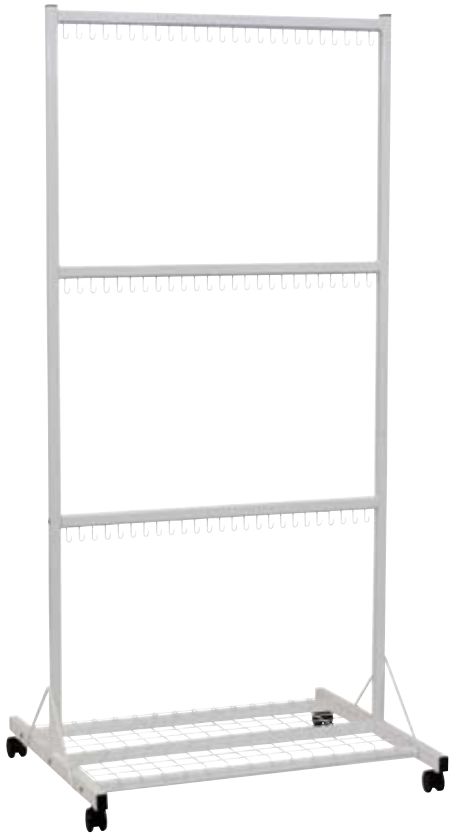

Also available with casters

SHELVING UNITS

Modular library steel shelving units.

HEIGHT 900–2300mm
 CODE RE-LS

[NEW]

RE-B200

**MOBILE BENCH CUPBOARD
SEAT WITH 16 TRAYS**

LENGTH 1450mm
DEPTH 900mm
HEIGHT 540mm
CODE RE-B200

LENGTH 1175mm DEPTH 435mm
HEIGHT 865mm CODE RE-B53

MOBILE BENCH CUPBOARD

colours*

LENGTH 1175mm
 DEPTH 435mm
 HEIGHT 865mm
 CODE RE-B51

MOBILE BENCH CUPBOARD WITH 6 TRAYS

colours*

LENGTH 1175mm
 DEPTH 435mm
 HEIGHT 865mm
 CODE RE-B52

LEARNING POD

DIAMETER 1500mm
 HEIGHT 445mm
 CODE RE-S73

For more seating options,
 see our chairs catalogue

Available in lots of colours

SQUARE STOOL

LENGTH 450mm HEIGHT 445mm
 CODE RE-S70

DRUM STOOL

DIAMETER 450mm HEIGHT 445mm
 CODE RE-S71

RESOURCE BAG RACK - 3 TIER

HEIGHT 700mm
CODE RE-M31

RESOURCE BAG RACK - 2 TIER

HEIGHT 580mm
CODE RE-M32

PICTURE FILING TROLLEY

LENGTH 810mm DEPTH 610mm
HEIGHT 1420mm CODE RE-TR05

DRYING RACK

CODE RE-M41