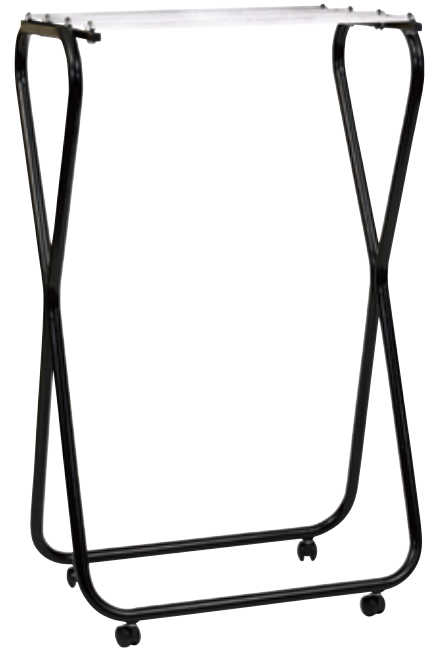

PICTURE FILING TROLLEY

LENGTH 810mm DEPTH 610mm
HEIGHT 1420mm CODE RE-TR05