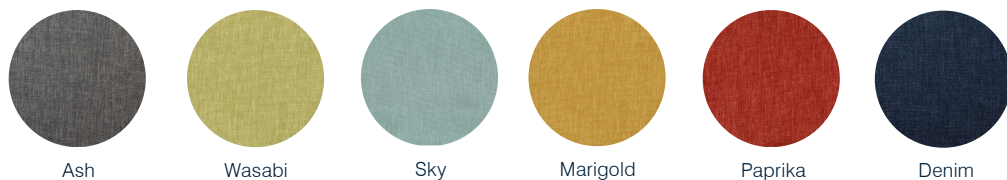

KEYLARGO

A tactile, classic appearance with a strong, naturally textured weave. Easy clean, 100% polyester.