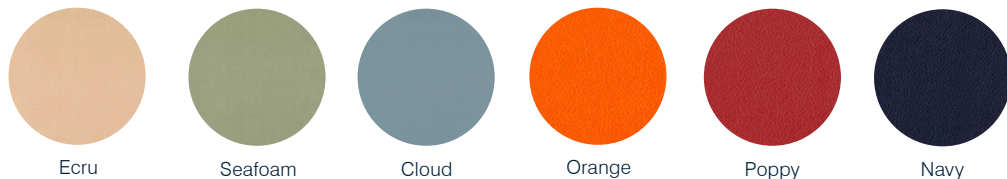

Standard range

LUSTRELL CHARISMA (VINYL)

Hard-wearing vinyl with a matte finish. Combines flexibility and durability for upholstery purposes.