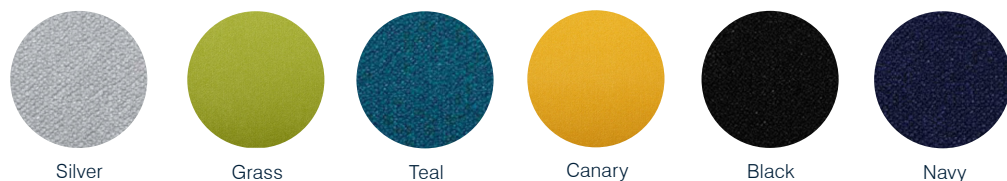

Black

White

TRUPOS Classic

Blue

Melbourne Blue

Juicy

Black

Red

Sunflower

Charcoal

Ergerite

Blue

Grey

Soft Furnishings

Upholstery

HOUSE COLOURS

More fabrics options available - contact your representative on 1300 553 240 for more details

Standard range

LUSTRELL CHARISMA (VINYL)

Hard-wearing vinyl with a matte finish. Combines flexibility and durability for upholstery purposes.

KEYLARGO

A tactile, classic appearance with a strong, naturally textured weave. Easy clean, 100% polyester.

ASHCROFT ENCORE

Environmentally considerate, high performance fabric. Resistant to mould and mildew.