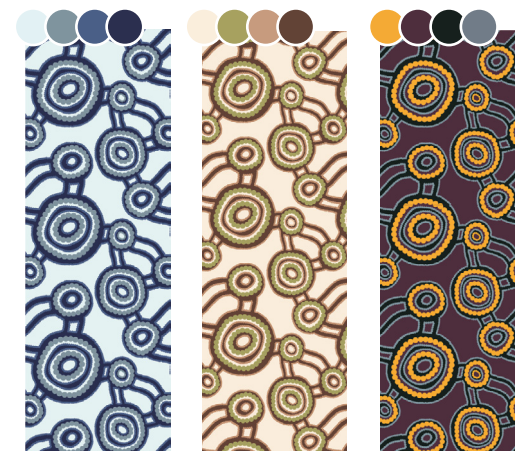

Black

White

TRUPOS Classic

Blue

Melbourne Blue

Juicy

Black

Red

Sunflower

Charcoal

Ergerite

Blue

Grey

Soft Furnishings

Upholstery

HOUSE COLOURS

KEYLARGO

A tactile, classic appearance with a strong, naturally textured weave. Easy clean, 100% polyester.

ASHCROFT ENCORE

Environmentally considerate, high performance fabric. Resistant to mould and mildew.

You can follow all of her art on Twitter [@feardakez](#) or on Tumblr [FearDaKez](#).

Ocean

Earth

Dusk

Soft Furnishings

Premium range

BROOKLYN

Features two woven plain fabrics for subtle visual contrast and brightness. 100% Polyester.