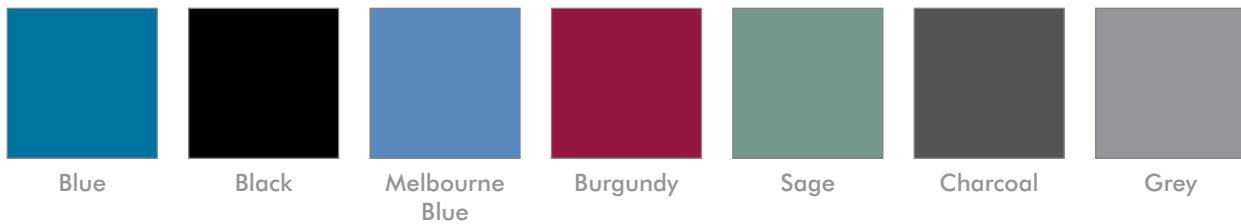

SWATCHES

LAMINATE COLOUR RANGE

TRU POS CHAIRS COLOUR RANGE

STUDENT POSTURE CHAIRS COLOUR RANGE

POSTURA CHAIRS COLOUR RANGE

TEACHERS GASLIFT CHAIRS RE-S51 ONLY COLOUR RANGE

SWATCHES

UPHOLSTERY SWATCHES

Blue

Dark Blue

Lime Green

Turquoise

Charcoal

Black

VINYL RANGE

Please note these colours have been reproduced as accurately as possible. Actual colours may vary slightly to the colours in this brochure.