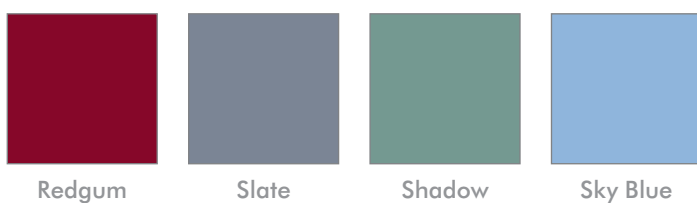

SWATCHES

LAMINATE COLOUR RANGE

TRU POS CHAIRS COLOUR RANGE

STUDENT POSTURE CHAIRS COLOUR RANGE

POSTURA CHAIRS COLOUR RANGE

TEACHERS GASLIFT CHAIRS RE-S51 ONLY COLOUR RANGE

SWATCHES

UPHOLSTERY SWATCHES

Blue

Dark Blue

Lime Green

Turquoise

Charcoal

Black

VINYL RANGE

Please note these colours have been reproduced as accurately as possible. Actual colours may vary slightly to the colours in this brochure.