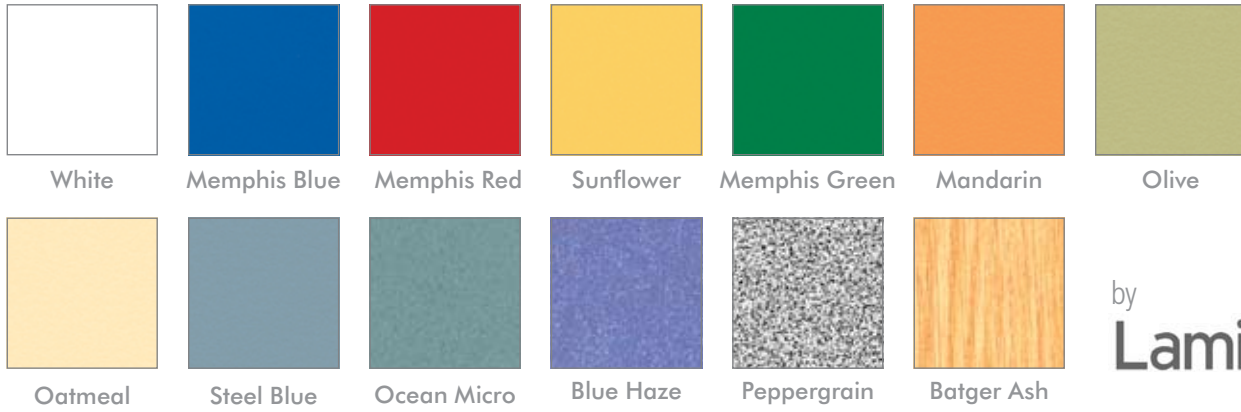

SWATCHES

LAMINATE COLOUR RANGE

TRU POS CHAIRS COLOUR RANGE

STUDENT POSTURE CHAIRS COLOUR RANGE

POSTURA CHAIRS COLOUR RANGE

TEACHERS GASLIFT CHAIRS RE-S51 ONLY COLOUR RANGE

SWATCHES

UPHOLSTERY SWATCHES

Blue

Dark Blue

Lime Green

Turquoise

Charcoal

Black

VINYL RANGE

Please note these colours have been reproduced as accurately as possible. Actual colours may vary slightly to the colours in this brochure.