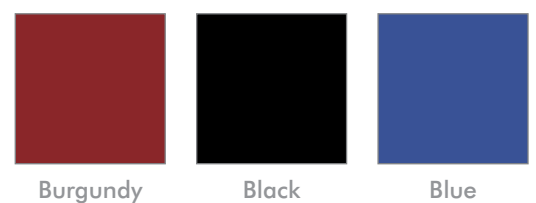

SWATCHES

LAMINATE COLOUR RANGE

TRU POS CHAIRS COLOUR RANGE

STUDENT POSTURE CHAIRS COLOUR RANGE

POSTURA CHAIRS COLOUR RANGE

TEACHERS GASLIFT CHAIRS RE-S51 ONLY COLOUR RANGE

SWATCHES

UPHOLSTERY SWATCHES

Ebony

Navy

Chocolate

Mink

Buttercup

Husk

ST ANDREWS RANGE

Smoke

Red

Yellow

Green

Orange

Sky Blue

Fuchsia

Dark Red

Dark Purple

Blue

Dark Blue

Lime Green

Turquoise

Charcoal

Black

VINYL RANGE

Please note these colours have been reproduced as accurately as possible. Actual colours may vary slightly to the colours in this brochure.