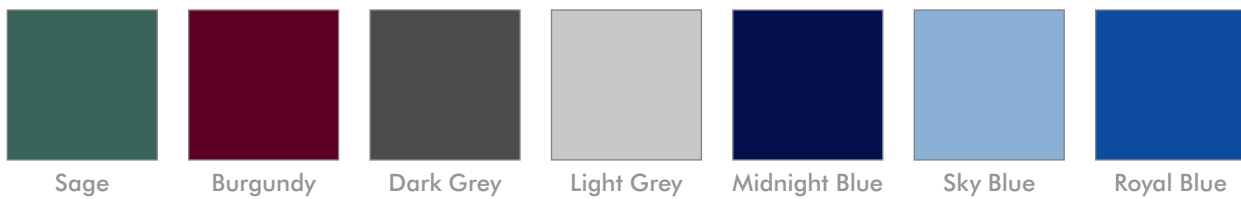

SWATCHES

LAMINATE COLOUR RANGE

TRU POS CHAIRS COLOUR RANGE

STUDENT POSTURE CHAIRS COLOUR RANGE

POSTURA CHAIRS COLOUR RANGE

TEACHERS GASLIFT CHAIRS RE-S51 ONLY COLOUR RANGE

SWATCHES

UPHOLSTERY SWATCHES

Ebony

Navy

Chocolate

Mink

Buttercup

Husk

ST ANDREWS RANGE

Smoke

Scarlet

Vino

Brick

Mocha

Charcoal

Onyx

GAMMA RANGE

Denim

Blue

Dark Blue

Lime Green

Turquoise

Charcoal

Black

VINYL RANGE

Please note these colours have been reproduced as accurately as possible. Actual colours may vary slightly to the colours in this brochure.